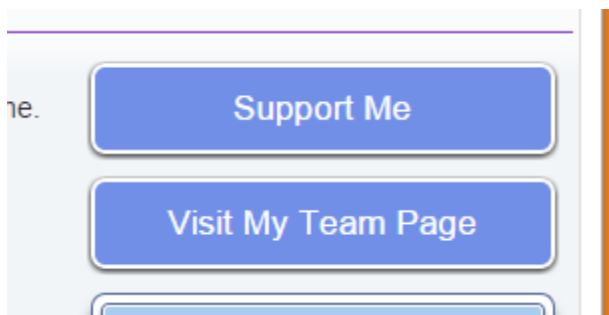

Help Finding a Registrant to Support

Click on Registrants in the Main Menu at the top of the screen.

This will show a list of registrants as seen below.

Primary Registrants	Additional Registrants	Teams
 Bob Smith		Blue Devils
 Coach John		Dragonriders
 Steve Johns		Hall of Famers

Click on the Registrant's Name to go to their personal page.

Once on their personal page, you can click "Support Me" to make a donation.

Follow the onscreen directions for selecting your funding level and complete the checkout process providing your credit card information for a donation.